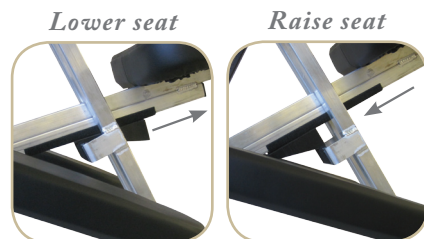

QuickLock™ Face Rest: U.S. Patent #5,177,823

convenient
carry strap
& carry case

personal item
storage shelf

www.oakworks.com 717.235.6807

MMCSMT0018-Portal Light rev 10.26.12

OPEN FOR BUSINESS IN 3 EASY STEPS

1

Transport

The Portal Light is easy to move from place to place using the carry strap or carry case.

2

Set up

Single movement set up is fast and easy.

3

Adjust